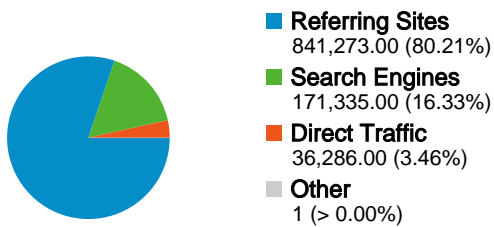

**Site Usage**

**1,048,895** Visits

**24.26%** Bounce Rate

**13,604,257** Pageviews

**00:09:45** Avg. Time on Site

**12.97** Pages/Visit

**27.83%** % New Visits

**Visitors Overview**

**Visitors**  
**354,770**

**Content Overview**

Pages	Pageviews	% Pageviews
/profil.php	2,120,730	16.86%
(other)	1,870,708	14.88%
/	755,536	6.01%
/profil.php?tab=znajomi&edit=1	282,133	2.24%
/profil.php?noteld=new	115,264	0.92%

## 354,770 people visited this site

1,048,895 Visits

354,770 Absolute Unique Visitors

13,604,257 Pageviews

12.97 Average Pageviews

00:09:45 Time on Site

24.26% Bounce Rate

27.83% New Visits

All traffic sources sent a total of 1,048,895 visits

-  3.46% Direct Traffic
-  80.21% Referring Sites
-  16.33% Search Engines

- **Referring Sites**  
841,273.00 (80.21%)
- **Search Engines**  
171,335.00 (16.33%)
- **Direct Traffic**  
36,286.00 (3.46%)
- **Other**  
1 (> 0.00%)