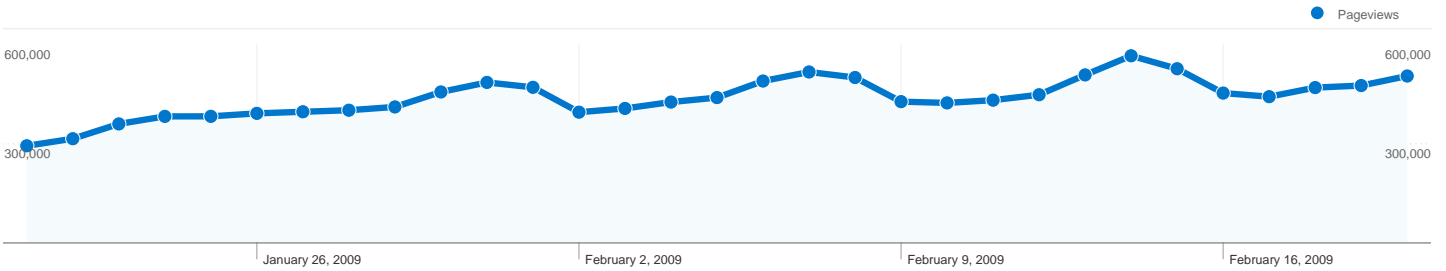

Pages on this site were viewed a total of 13,604,257 times

13,604,257 Pageviews

8,419,600 Unique Views

24.26% Bounce Rate

Top Content

Pages	Pageviews	% Pageviews
/profil.php	2,120,730	16.86%
(other)	1,870,708	14.88%
/	755,536	6.01%
/profil.php?tab=znajomi&edit=1	282,133	2.24%
/profil.php?notelid=new	115,264	0.92%