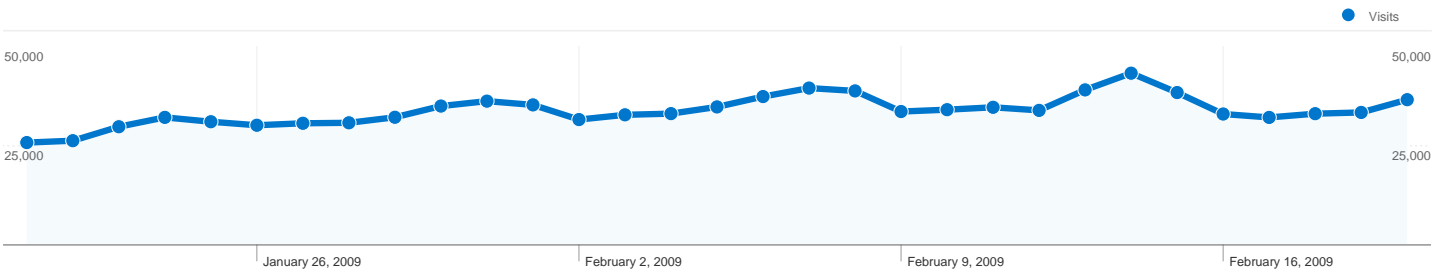

All traffic sources sent a total of 1,048,895 visits

- 3.46% Direct Traffic
- 80.21% Referring Sites
- 16.33% Search Engines

- **Referring Sites**
  841,273.00 (80.21%)
- **Search Engines**
  171,335.00 (16.33%)
- **Direct Traffic**
  36,286.00 (3.46%)
- **Other**
  1 (> 0.00%)

Top Traffic Sources

Sources	Visits	% visits
glitery.pl (referral)	802,684	76.53%
google (organic)	167,053	15.93%
(direct) ((none))	36,286	3.46%
images.google.pl (referral)	19,687	1.88%
walentynki.glitery.pl (referral)	2,960	0.28%

Keywords	Visits	% visits
glitery	4,162	2.43%
gitery	2,809	1.64%
obrazki	2,567	1.50%
giltery	2,267	1.32%
glitery.pl	2,073	1.21%