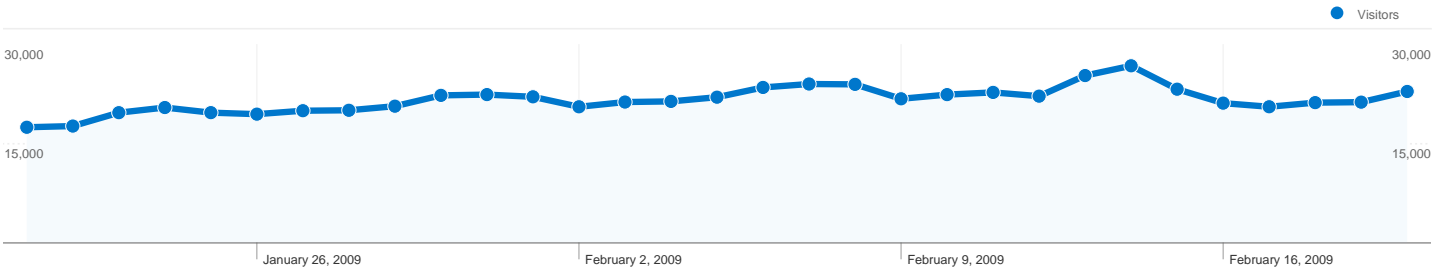

**Site Usage**

**1,048,895** Visits

**24.26%** Bounce Rate

**13,604,257** Pageviews

**00:09:45** Avg. Time on Site

**12.97** Pages/Visit

**27.83%** % New Visits

**Visitors Overview**

**Visitors**  
**354,770**

**Content Overview**

Pages	Pageviews	% Pageviews
/profil.php	2,120,730	16.86%
(other)	1,870,708	14.88%
/	755,536	6.01%
/profil.php?tab=znajomi&edit=1	282,133	2.24%
/profil.php?noteld=new	115,264	0.92%

**Traffic Sources Overview**

## 354,770 people visited this site

1,048,895 Visits

354,770 Absolute Unique Visitors

13,604,257 Pageviews

12.97 Average Pageviews

00:09:45 Time on Site

24.26% Bounce Rate

27.83% New Visits