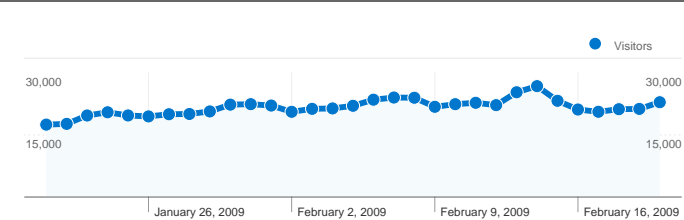

**Site Usage**

**1,048,895** Visits

**24.26%** Bounce Rate

**13,604,257** Pageviews

**00:09:45** Avg. Time on Site

**12.97** Pages/Visit

**27.83%** % New Visits

**Visitors Overview**

**Visitors**  
**354,770**

**Content Overview**

Pages	Pageviews	% Pageviews
/profil.php	2,120,730	16.86%
(other)	1,870,708	14.88%
/	755,536	6.01%
/profil.php?tab=znajomi&edit=1	282,133	2.24%
/profil.php?noteld=new	115,264	0.92%

## 354,770 people visited this site

1,048,895 Visits

354,770 Absolute Unique Visitors

13,604,257 Pageviews

12.97 Average Pageviews

00:09:45 Time on Site

24.26% Bounce Rate

27.83% New Visits

## Top Content

Pages	Pageviews	% Pageviews
/profil.php	2,120,730	16.86%
(other)	1,870,708	14.88%
/	755,536	6.01%
/profil.php?tab=znajomi&edit=1	282,133	2.24%
/profil.php?notelid=new	115,264	0.92%